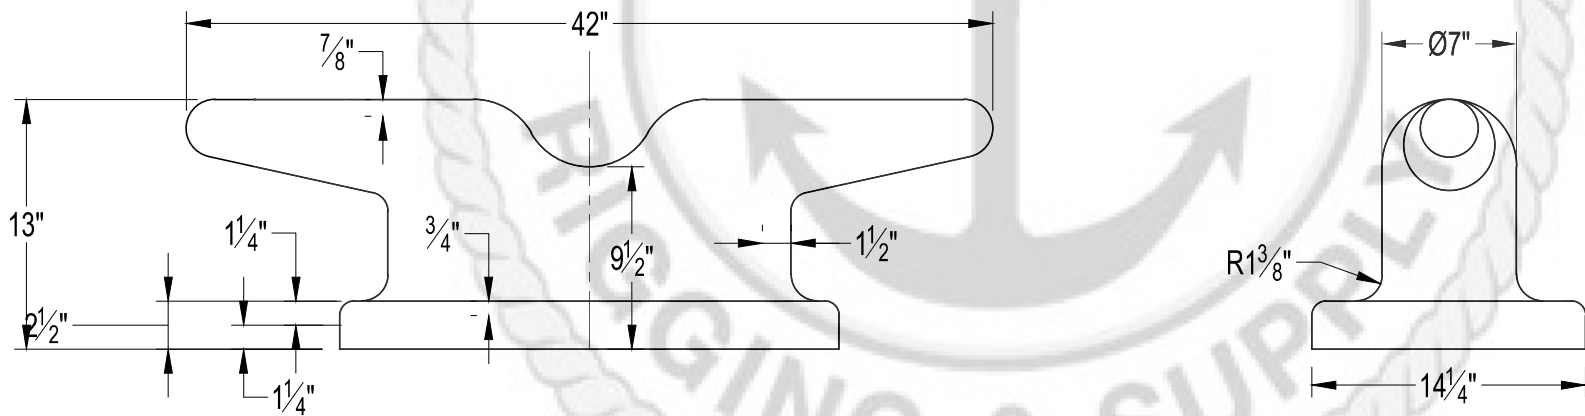

TOP VIEW

FRONT VIEW

SIDE VIEW

<p>PROPRIETARY AND CONFIDENTIAL</p> <p>THE INFORMATION CONTAINED IN THIS DRAWING IS THE SOLE PROPERTY OF ACE MARINE. ANY REPRODUCTION IN PART OR AS A WHOLE WITHOUT THE WRITTEN PERMISSION OF ACE MARINE IS PROHIBITED.</p> <p>SCALE: 1:10 DATE: 10-26-11 DRAWN BY: DWG</p>	<p>ACE MARINE RIGGING & SUPPLY, INC</p>	<p>DESCRIPTION 42" CLEFT</p>	
	<p>600 ARENDELL STREET MOREHEAD CITY, NC 28557 PHONE (252)726-6620 FAX (252)726-7499</p>	<p>PART NO. AMC-42-1</p>	
	<p>MATERIAL CAST STEEL</p>	<p>SHEET SIZE A</p>	