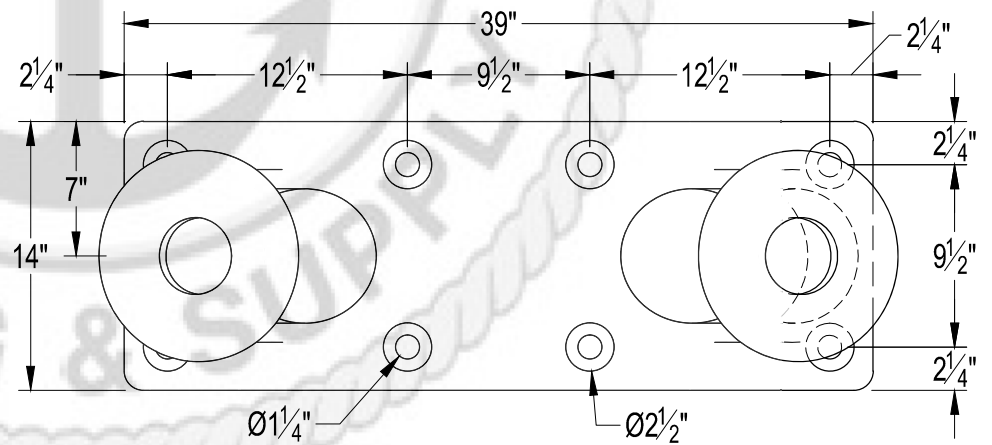

SIDE VIEW

TOP VIEW

PROPRIETARY AND CONFIDENTIAL THE INFORMATION CONTAINED IN THIS DRAWING IS THE SOLE PROPERTY OF ACE MARINE. ANY REPRODUCTION IN PART OR AS A WHOLE WITHOUT THE WRITTEN PERMISSION OF ACE MARINE IS PROHIBITED.	ACE MARINE RIGGING & SUPPLY, INC 600 ARENDELL STREET MOREHEAD CITY, NC 28557 PHONE (252)726-6620 FAX (252)726-7499	DESCRIPTION 9" 20° DOUBLE BOLLARD	
		PART NO. AMDB-10-1	
		MATERIAL CAST STEEL ASTM A27 GRADE 65-35	SHEET SIZE A
	SCALE: 1:10 DATE: 8-22-11 DRAWN BY: DWG		